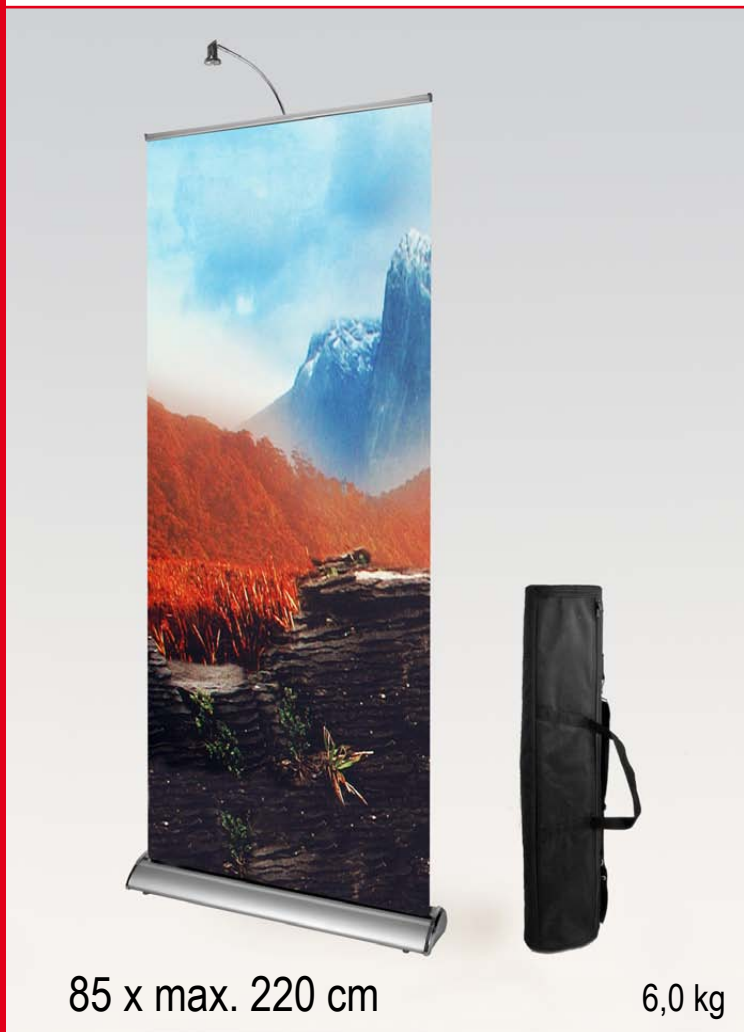

RollScreen Zoom

Put together supporting rods

Adjustable RollScreen from 160 to 220 cm in height

85 x max. 220 cm

6,0 kg

**All-inclusive price:
Including print and transport bag**

CHF 370.-

Surcharge for halogen lamp incl. transport bag
CHF 58.-

Quantity rebate upon request

Fit the picture to your room in no time

The telescope version of RollScreen adjusts variably from 160 to 220 cm to best fit the height of the room. Whether it is a 3 meters high exhibition hall or a 185 cm high „Appenzellerstube“, you always get the best out of this RollScreen.