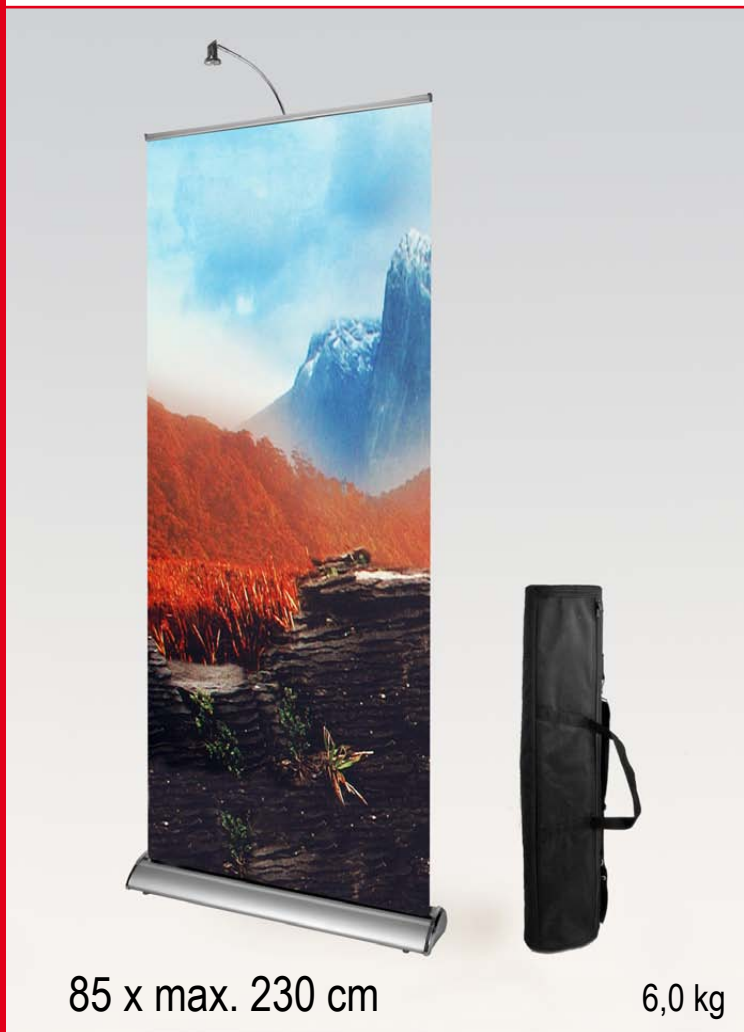

RollScreen Zoom

Put together supporting rods

Adjustable RollScreen from 160 to 230 cm in height

85 x max. 230 cm

6,0 kg

**All-inclusive price:
Including print and transport bag**

CHF 370.-

Surcharge for halogen lamp incl. transport bag

CHF 58.-

Quantity rebate upon request

Fit the picture to your room in no time

The telescope version of RollScreen adjusts variably from 160 to 230 cm to best fit the height of the room. Whether it is a 3 meters high exhibition hall or a 185 cm high „Appenzellerstube“, you always get the best out of this RollScreen.